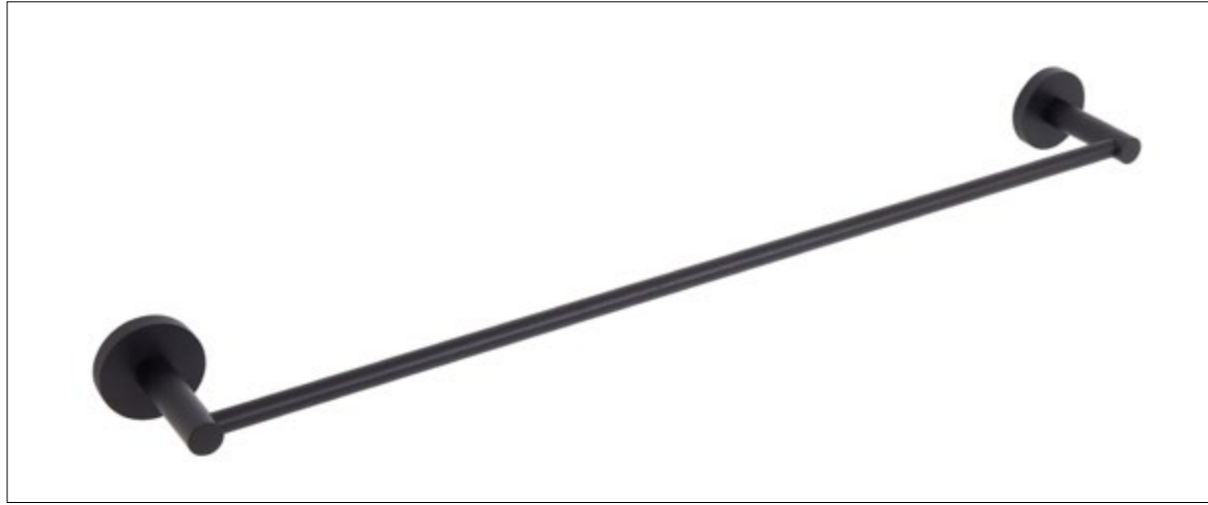

The FUZE MATT BLACK range is versatile, functional and durable. With dual point fixings, minimalist design and extensive product offering the FUZE MATT BLACK collection provides an option for every application.

The clean soft rounded lines will enhance any classic or modern bathroom design whilst maintaining a sophisticated aesthetic appeal.

# BARBEN

**BARBEN**  
Barben  
Architectural  
Hardware

**BARBEN**  
Barben  
Architectural  
Hardware

F-0016 BCP

Single Towel Rail

CODE	SECTION	PROJECTION	LENGTH	CTC	FINISH
F-0016	18	80	645	592	MBCP

F-5016 BCP

Double Towel Rail

CODE	SECTION	PROJECTION	LENGTH	CTC	FINISH
F-5106	18	120	645	592	MBCP

F-103 BCP

Hand Towel Holder

CODE	SECTION	PROJECTION	LENGTH	CTC	FINISH
F-103	18	60	165		MBCP

F-105 BCP

Robe Hook

CODE	SECTION	PROJECTION	LENGTH	CTC	FINISH
F-105	18	64	53		MBCP