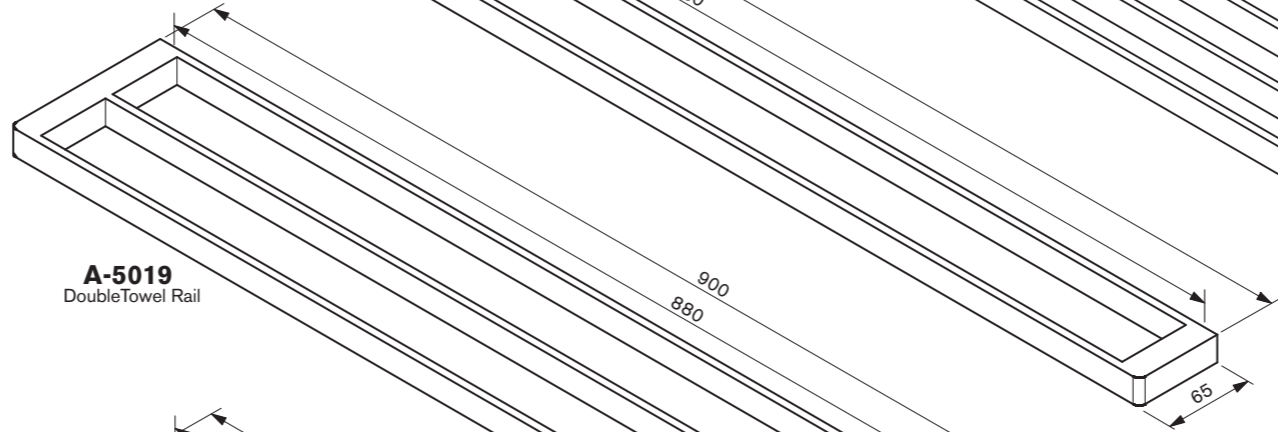

A-0016
Single Towel Rail

AS-0016
Single Towel Rail

A-5016
Double Towel Rail

AS-5016
Double Towel Rail

A-9994
Shower Shelf

A-9772
Towel Rack

A-0019
Single Towel Rail

A-5019
Double Towel Rail

AS-0019
Single Towel Rail

AS-5019
Double Towel Rail

A-13099
Double Toilet Roll Holder

A-105
Robe Hook

A-1309
Toilet Roll Holder

A-107
Soap Dish

A-1309R
Toilet Roll Holder

A-103
Towel Ring