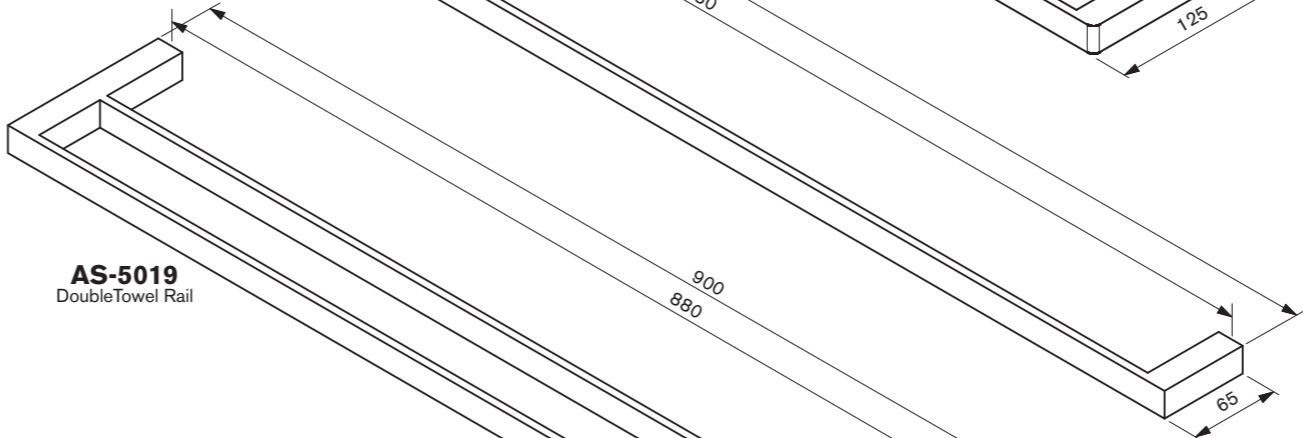

A-0016
Single Towel Rail

AS-0016
Single Towel Rail

A-5016
Double Towel Rail

AS-5016
Double Towel Rail

A-9994
Shower Shelf

A-9772
Towel Rack

A-0019
Single Towel Rail

A-5019
Double Towel Rail

AS-0019
Single Towel Rail

AS-5019
Double Towel Rail

A-13099
Double Toilet Roll Holder

A-105
Robe Hook

A-1309
Toilet Roll Holder

A-107
Soap Dish

A-1309R
Toilet Roll Holder

A-103
Towel Ring