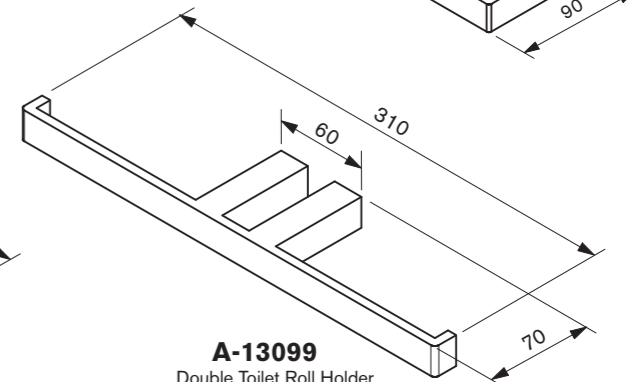

A-0016
Single Towel Rail

AS-0016
Single Towel Rail

A-5016
Double Towel Rail

AS-5016
Double Towel Rail

A-9994
Shower Shelf

A-9772
Towel Rack

A-0019
Single Towel Rail

A-5019
Double Towel Rail

AS-0019
Single Towel Rail

AS-5019
Double Towel Rail

A-13099
Double Toilet Roll Holder

A-105
Robe Hook

A-1309
Toilet Roll Holder

A-107
Soap Dish

A-1309R
Toilet Roll Holder

A-103
Towel Ring