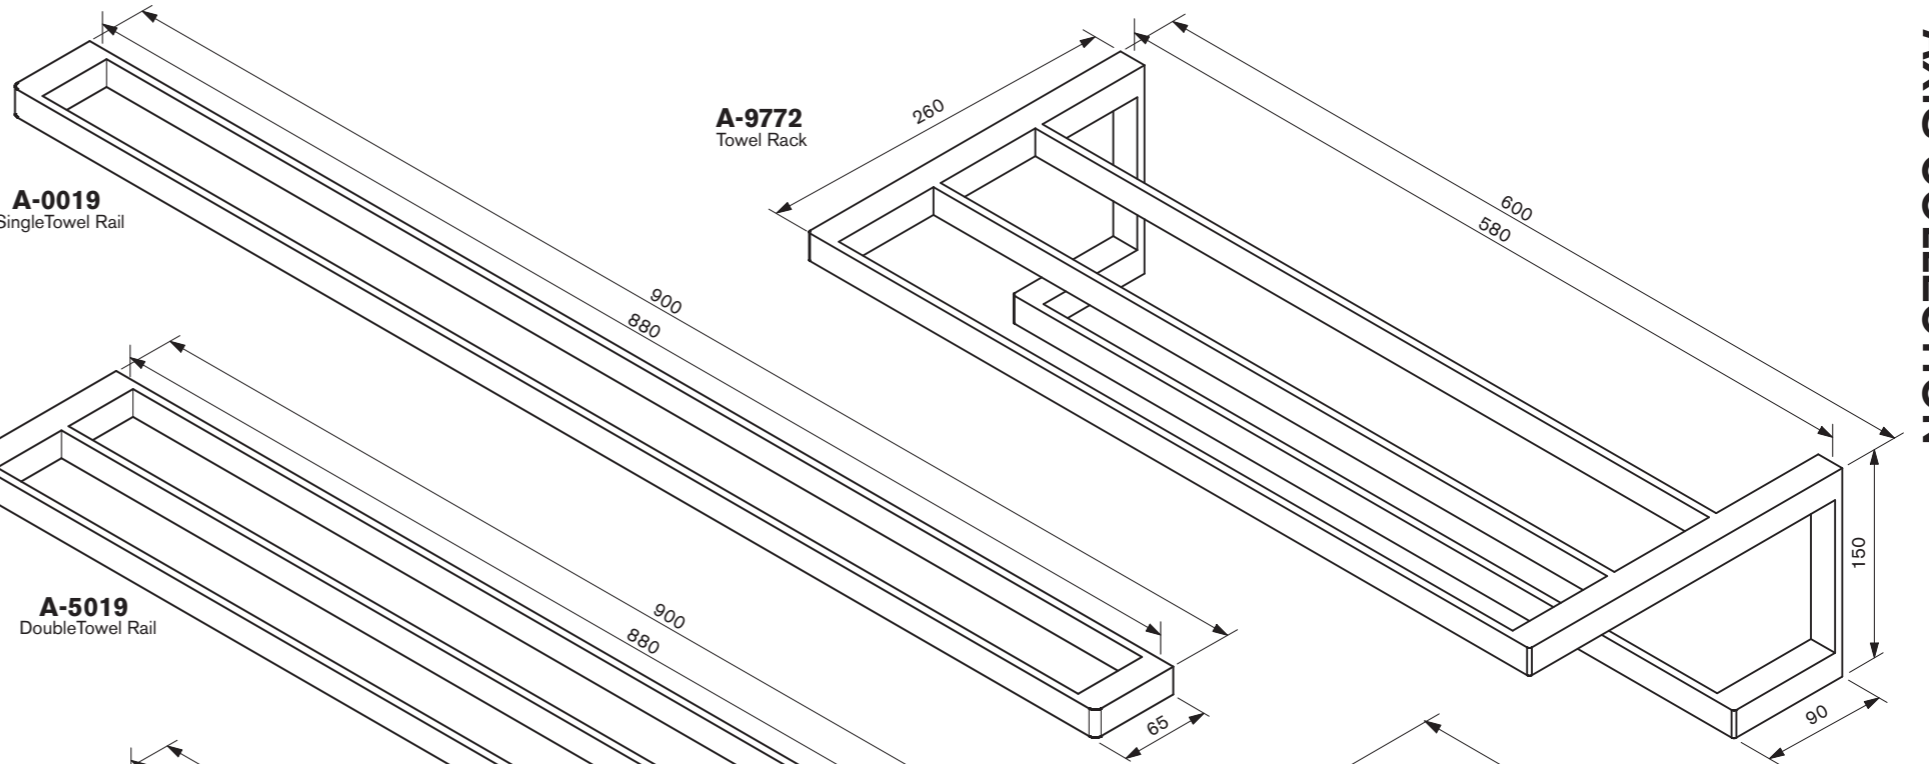

A-0016
Single Towel Rail

AS-0016
Single Towel Rail

A-5016
Double Towel Rail

AS-5016
Double Towel Rail

A-9994
Shower Shelf

A-9772
Towel Rack

A-0019
Single Towel Rail

A-5019
Double Towel Rail

AS-0019
Single Towel Rail

AS-5019
Double Towel Rail

A-13099
Double Toilet Roll Holder

A-105
Robe Hook

A-1309
Toilet Roll Holder

A-107
Soap Dish

A-1309R
Toilet Roll Holder

A-103
Towel Ring