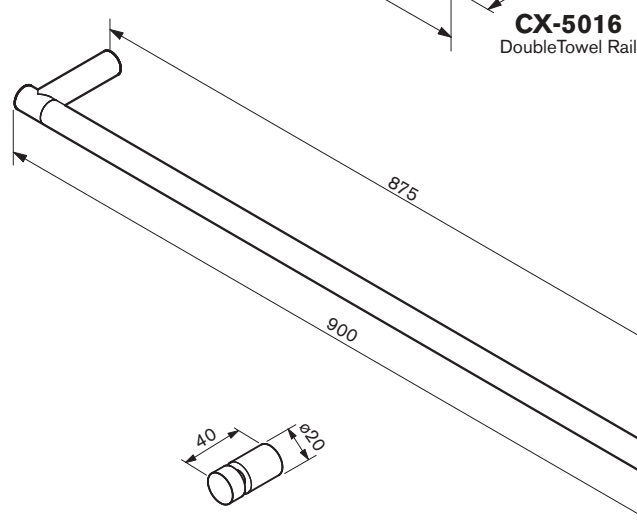

# CHALLENGER COLLECTION

**CX-0013**  
Hand Towel Rail

**CX-9994**  
Shower Shelf

**CX-107**  
Soap Dish

**CX-0016**  
Single Towel Rail

**CX-13099**  
Double Toilet Roll Holder

**CX-103**  
Towel Ring

**CX-5016**  
Double Towel Rail

**CX-1309**  
Toilet Roll Holder

**CX-5019**  
Double Towel Rail

**CX-105**  
Robe Hook

**CX-LF**  
Lug Fixing

**CX-DT**  
Dress Trim