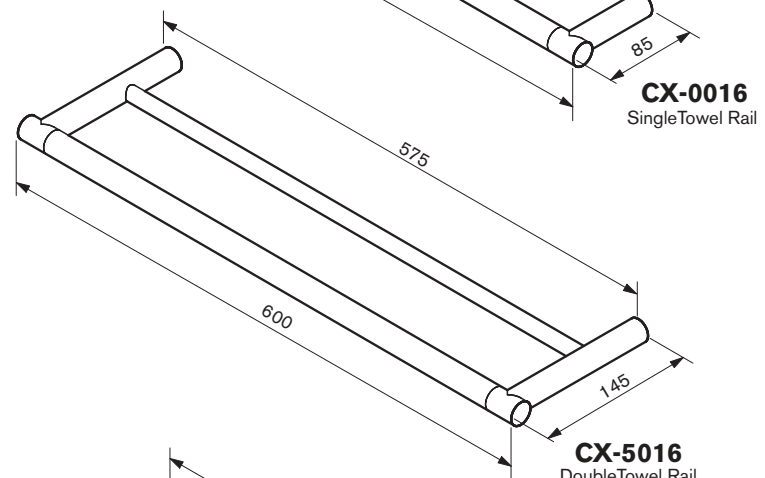

# CHALLENGER COLLECTION

**CX-0013**  
Hand Towel Rail

**CX-9994**  
Shower Shelf

**CX-107**  
Soap Dish

**CX-0016**  
Single Towel Rail

**CX-13099**  
Double Toilet Roll Holder

**CX-103**  
Towel Ring

**CX-5016**  
Double Towel Rail

**CX-1309**  
Toilet Roll Holder

**CX-5019**  
Double Towel Rail

**CX-105**  
Robe Hook

**CX-LF**  
Lug Fixing

**CX-DT**  
Dress Trim