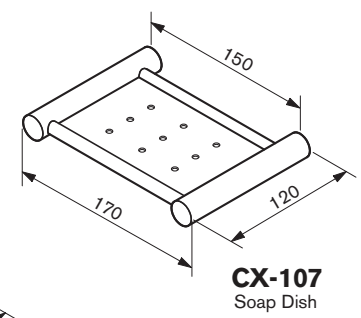

# CHALLENGER COLLECTION

**CX-0013**  
Hand Towel Rail

**CX-9994**  
Shower Shelf

**CX-107**  
Soap Dish

**CX-0016**  
Single Towel Rail

**CX-13099**  
Double Toilet Roll Holder

**CX-103**  
Towel Ring

**CX-5016**  
Double Towel Rail

**CX-1309**  
Toilet Roll Holder

**CX-5019**  
Double Towel Rail

**CX-105**  
Robe Hook

**CX-LF**  
Lug Fixing

**CX-DT**  
Dress Trim