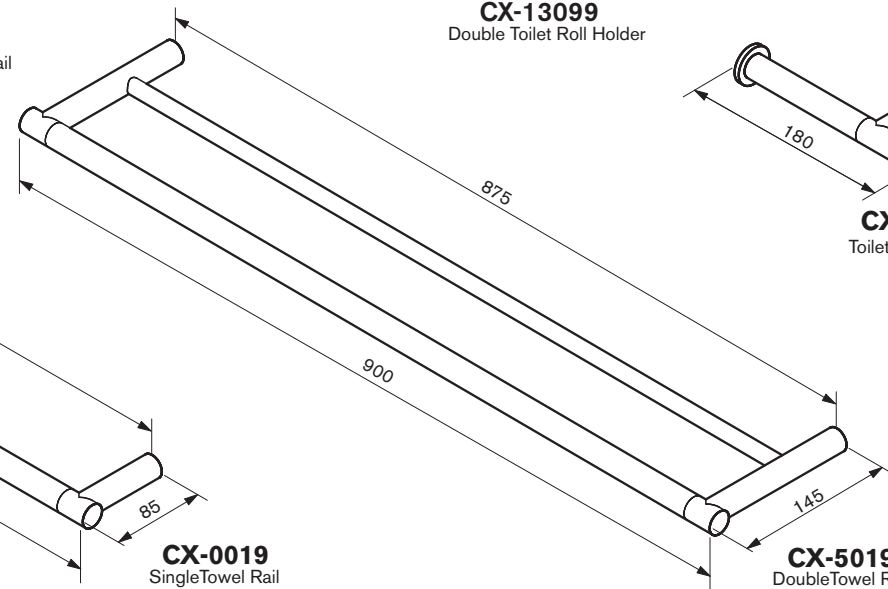

# CHALLENGER COLLECTION

**CX-0013**  
Hand Towel Rail

**CX-9994**  
Shower Shelf

**CX-107**  
Soap Dish

**CX-0016**  
Single Towel Rail

**CX-13099**  
Double Toilet Roll Holder

**CX-103**  
Towel Ring

**CX-5016**  
Double Towel Rail

**CX-1309**  
Toilet Roll Holder

**CX-5019**  
Double Towel Rail

**CX-105**  
Robe Hook

**CX-LF**  
Lug Fixing

**CX-DT**  
Dress Trim