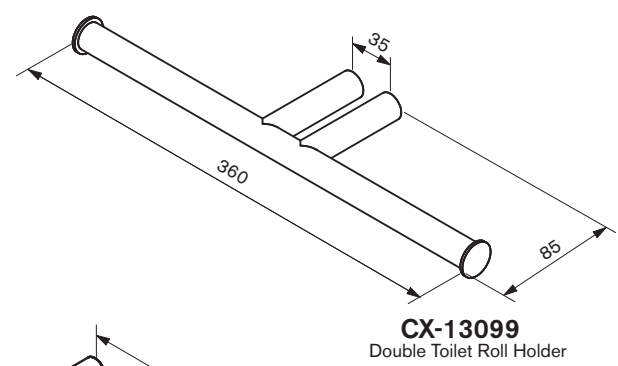

# CHALLENGER COLLECTION

**CX-0013**  
Hand Towel Rail

**CX-9994**  
Shower Shelf

**CX-107**  
Soap Dish

**CX-0016**  
Single Towel Rail

**CX-13099**  
Double Toilet Roll Holder

**CX-103**  
Towel Ring

**CX-5016**  
Double Towel Rail

**CX-1309**  
Toilet Roll Holder

**CX-5019**  
Double Towel Rail

**CX-105**  
Robe Hook

**CX-LF**  
Lug Fixing

**CX-DT**  
Dress Trim