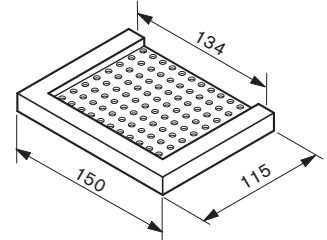

CUBE COLLECTION

C-0016
Single Towel Rail

C-0014
Single Towel Rail

C-9994
Shower Shelf

C-107
Soap Dish

C-5016
Double Towel Rail

C-1309
Toilet Roll Holder

C-105
Robe Hook

C-0019
Single Towel Rail

C-5019
Double Towel Rail

C-LF
Lug Fixing

C-DT
Dress Trim