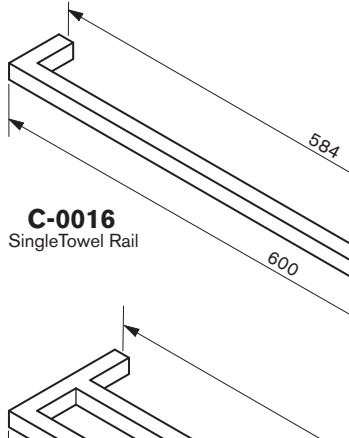

CUBE COLLECTION

C-0016
Single Towel Rail

C-0014
Single Towel Rail

C-9994
Shower Shelf

C-107
Soap Dish

C-5016
Double Towel Rail

C-1309
Toilet Roll Holder

C-105
Robe Hook

C-0019
Single Towel Rail

C-5019
Double Towel Rail

C-LF
Lug Fixing

C-DT
Dress Trim