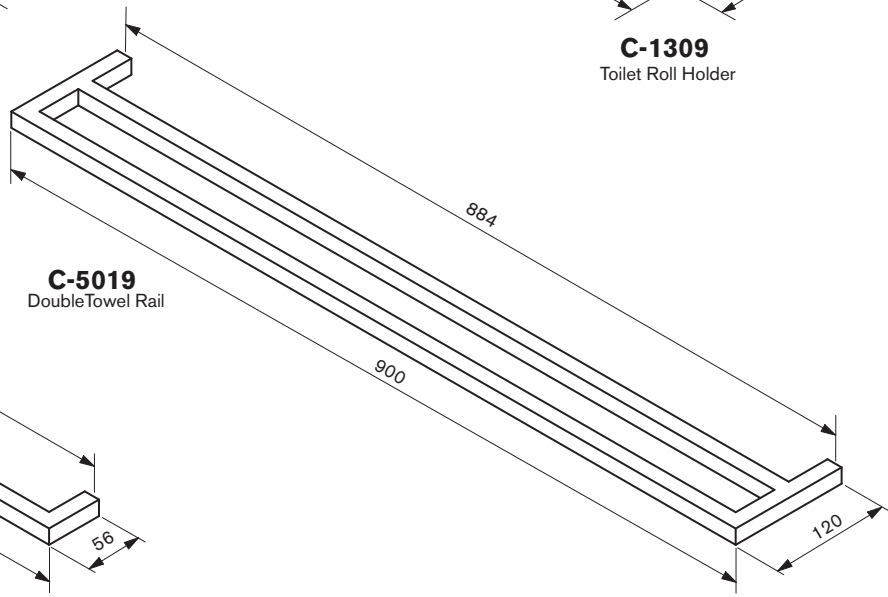

CUBE COLLECTION

C-0016
Single Towel Rail

C-0014
Single Towel Rail

C-9994
Shower Shelf

C-107
Soap Dish

C-5016
Double Towel Rail

C-1309
Toilet Roll Holder

C-105
Robe Hook

C-0019
Single Towel Rail

C-5019
Double Towel Rail

C-LF
Lug Fixing

C-DT
Dress Trim