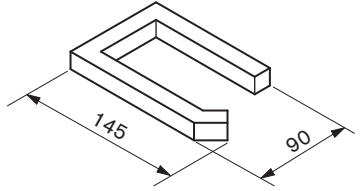

CUBE COLLECTION

C-0016
Single Towel Rail

C-0014
Single Towel Rail

C-9994
Shower Shelf

C-107
Soap Dish

C-5016
Double Towel Rail

C-1309
Toilet Roll Holder

C-105
Robe Hook

C-0019
Single Towel Rail

C-5019
Double Towel Rail

C-LF
Lug Fixing

C-DT
Dress Trim