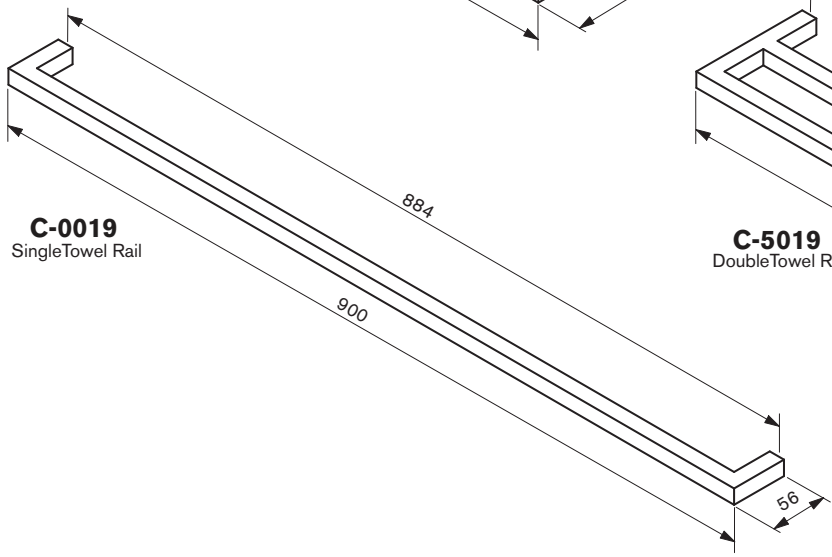

CUBE COLLECTION

C-0016
Single Towel Rail

C-0014
Single Towel Rail

C-9994
Shower Shelf

C-107
Soap Dish

C-5016
Double Towel Rail

C-1309
Toilet Roll Holder

C-105
Robe Hook

C-0019
Single Towel Rail

C-5019
Double Towel Rail

C-LF
Lug Fixing

C-DT
Dress Trim