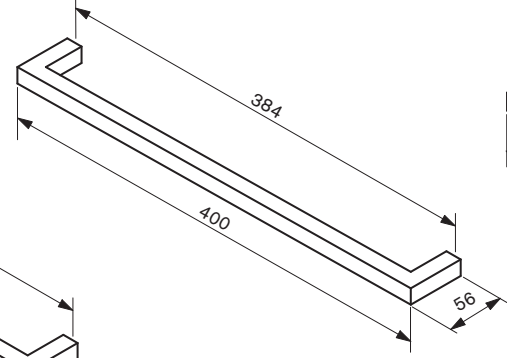

CUBE COLLECTION

C-0016
Single Towel Rail

C-0014
Single Towel Rail

C-9994
Shower Shelf

C-107
Soap Dish

C-5016
Double Towel Rail

C-1309
Toilet Roll Holder

C-105
Robe Hook

C-0019
Single Towel Rail

C-5019
Double Towel Rail

C-LF
Lug Fixing

C-DT
Dress Trim