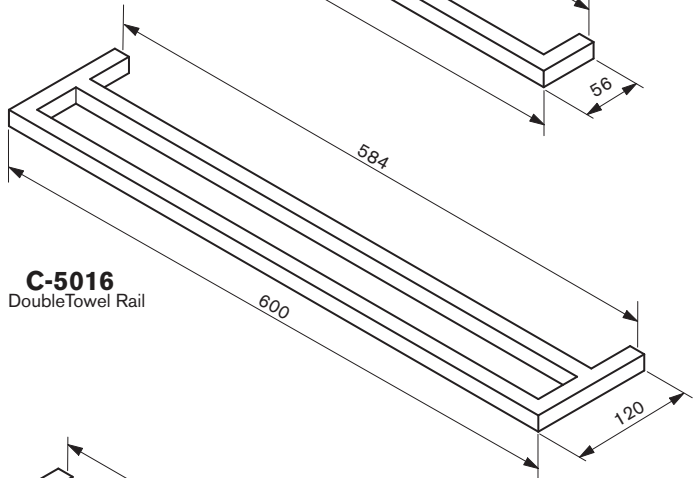

CUBE COLLECTION

C-0016
Single Towel Rail

C-0014
Single Towel Rail

C-9994
Shower Shelf

C-107
Soap Dish

C-5016
Double Towel Rail

C-1309
Toilet Roll Holder

C-105
Robe Hook

C-0019
Single Towel Rail

C-5019
Double Towel Rail

C-LF
Lug Fixing

C-DT
Dress Trim