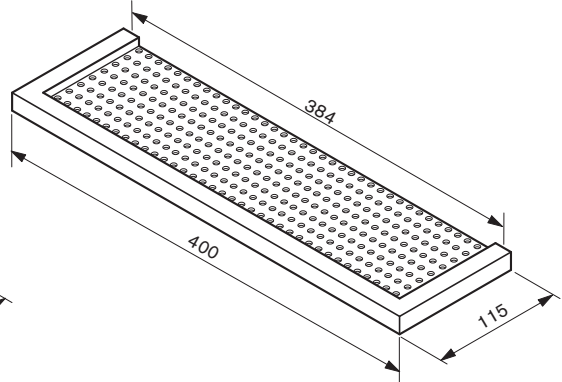

CUBE COLLECTION

C-0016
Single Towel Rail

C-0014
Single Towel Rail

C-9994
Shower Shelf

C-107
Soap Dish

C-5016
Double Towel Rail

C-1309
Toilet Roll Holder

C-105
Robe Hook

C-0019
Single Towel Rail

C-5019
Double Towel Rail

C-LF
Lug Fixing

C-DT
Dress Trim