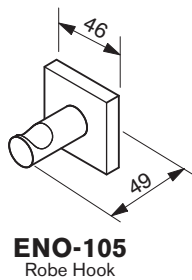

ENO-0016
Single Towel Rail

ENO-103
Towel Ring

ENO-1309
Toilet Roll Holder

ENO-5016
Double Towel Rail

ENO-107M
Soap Dish

ENO-105
Robe Hook

ENO-9993
Shower Shelf