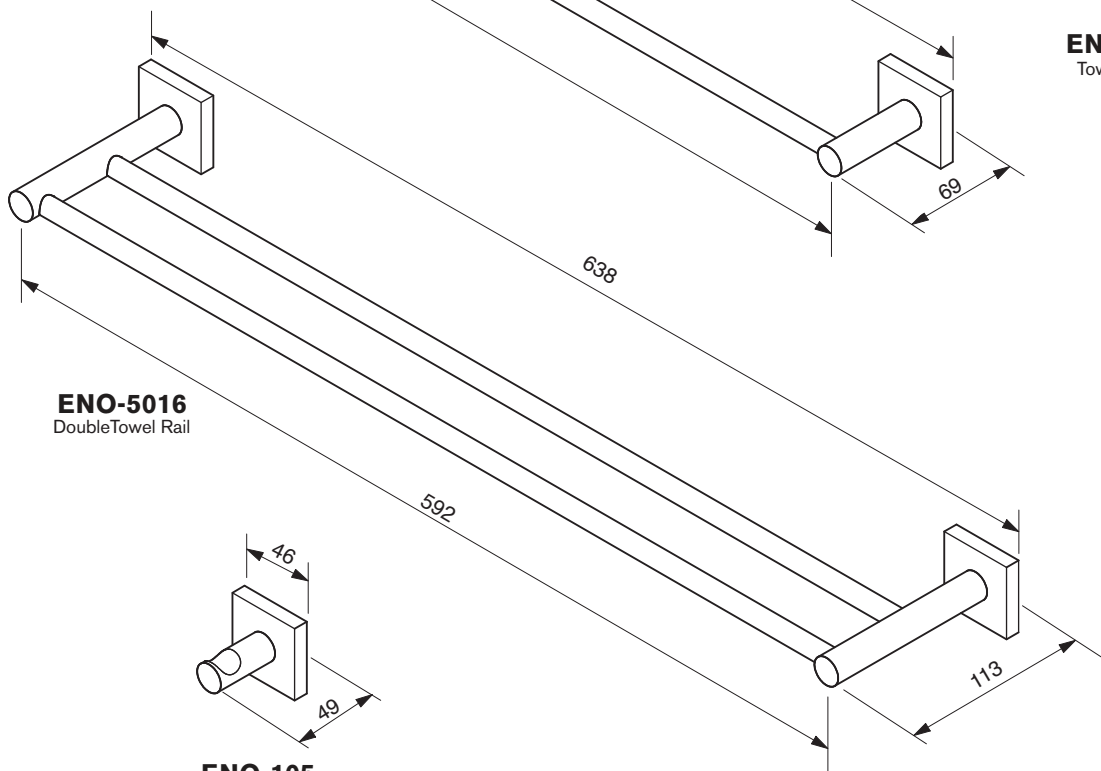

ENO-0016
Single Towel Rail

ENO-103
Towel Ring

ENO-1309
Toilet Roll Holder

ENO-5016
Double Towel Rail

ENO-107M
Soap Dish

ENO-105
Robe Hook

ENO-9993
Shower Shelf