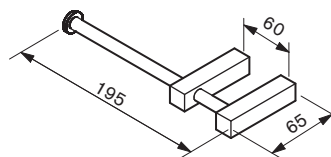

RE-1309
Toilet Roll Holder