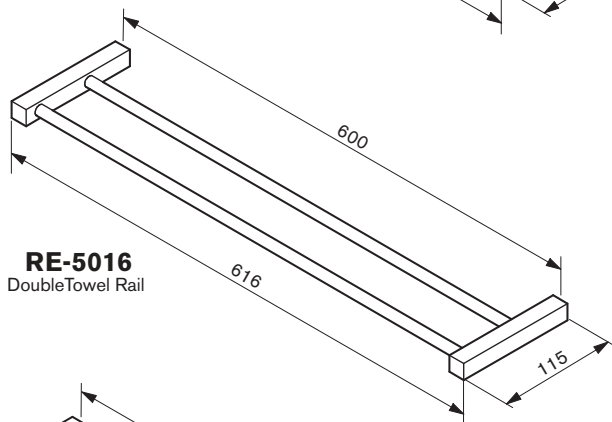

RETRO COLLECTION

RE-0016
Single Towel Rail

RE-9993
Shower Shelf

RE-107
Soap Dish

RE-103
Towel Ring

RE-5016
Double Towel Rail

RE-103D
Towel Ring

RE-1309R
Toilet Roll Holder

RE-105
Robe Hook

RE-0019
Single Towel Rail

RE-5019
Double Towel Rail

RE-1309
Toilet Roll Holder

RE-DT
Dress Trim

RE-LF
Lug Fixing