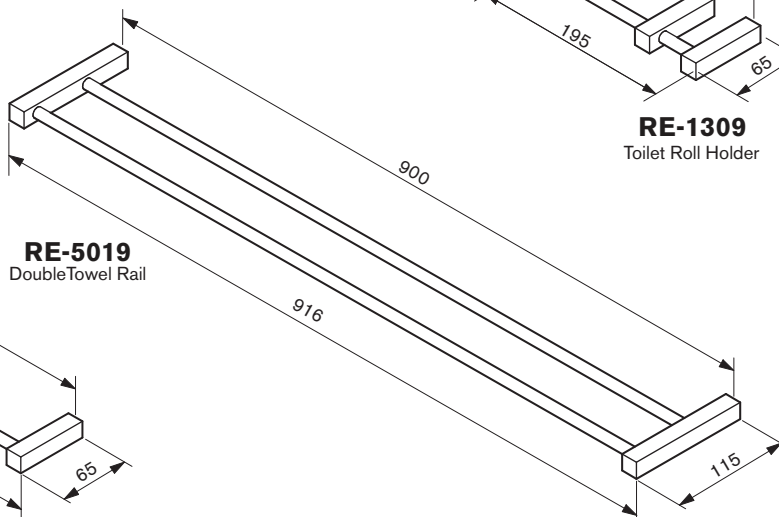

RETRO COLLECTION

RE-0016
Single Towel Rail

RE-9993
Shower Shelf

RE-107
Soap Dish

RE-103
Towel Ring

RE-5016
Double Towel Rail

RE-103D
Towel Ring

RE-1309R
Toilet Roll Holder

RE-105
Robe Hook

RE-0019
Single Towel Rail

RE-5019
Double Towel Rail

RE-1309
Toilet Roll Holder

RE-DT
Dress Trim

RE-LF
Lug Fixing