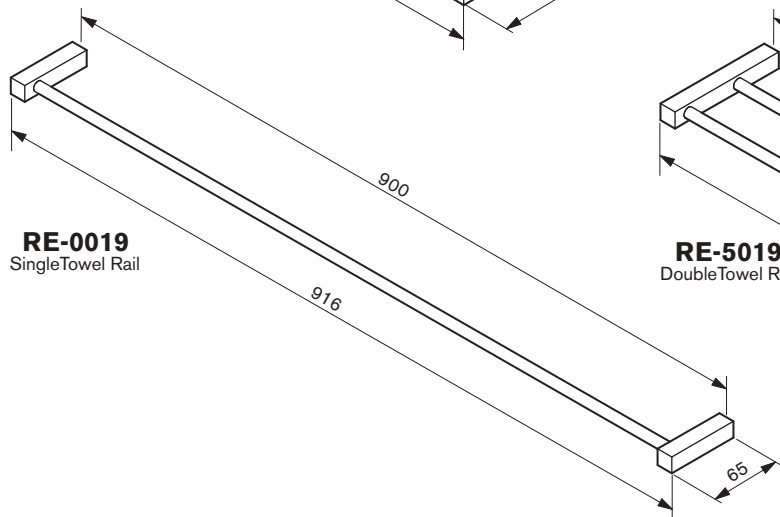

RETRO COLLECTION

RE-0016
Single Towel Rail

RE-9993
Shower Shelf

RE-107
Soap Dish

RE-103
Towel Ring

RE-5016
Double Towel Rail

RE-103D
Towel Ring

RE-1309R
Toilet Roll Holder

RE-105
Robe Hook

RE-0019
Single Towel Rail

RE-5019
Double Towel Rail

RE-1309
Toilet Roll Holder

RE-DT
Dress Trim

RE-LF
Lug Fixing