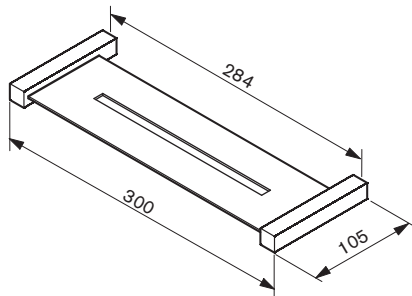

RETRO COLLECTION

RE-0016
Single Towel Rail

RE-9993
Shower Shelf

RE-107
Soap Dish

RE-103
Towel Ring

RE-5016
Double Towel Rail

RE-103D
Towel Ring

RE-1309R
Toilet Roll Holder

RE-105
Robe Hook

RE-0019
Single Towel Rail

RE-5019
Double Towel Rail

RE-1309
Toilet Roll Holder

RE-DT
Dress Trim

RE-LF
Lug Fixing