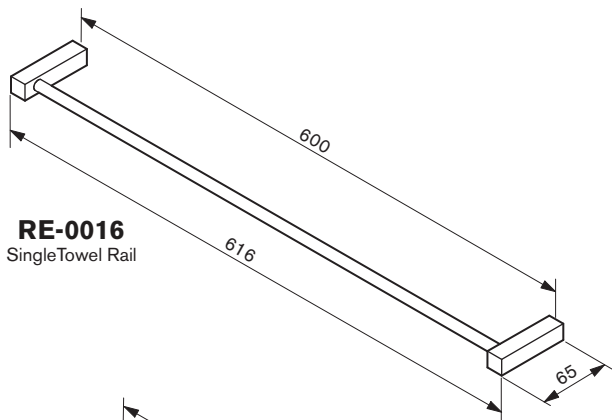

RETRO COLLECTION

RE-0016
Single Towel Rail

RE-9993
Shower Shelf

RE-107
Soap Dish

RE-103
Towel Ring

RE-5016
Double Towel Rail

RE-103D
Towel Ring

RE-1309R
Toilet Roll Holder

RE-105
Robe Hook

RE-0019
Single Towel Rail

RE-5019
Double Towel Rail

RE-1309
Toilet Roll Holder

RE-DT
Dress Trim

RE-LF
Lug Fixing